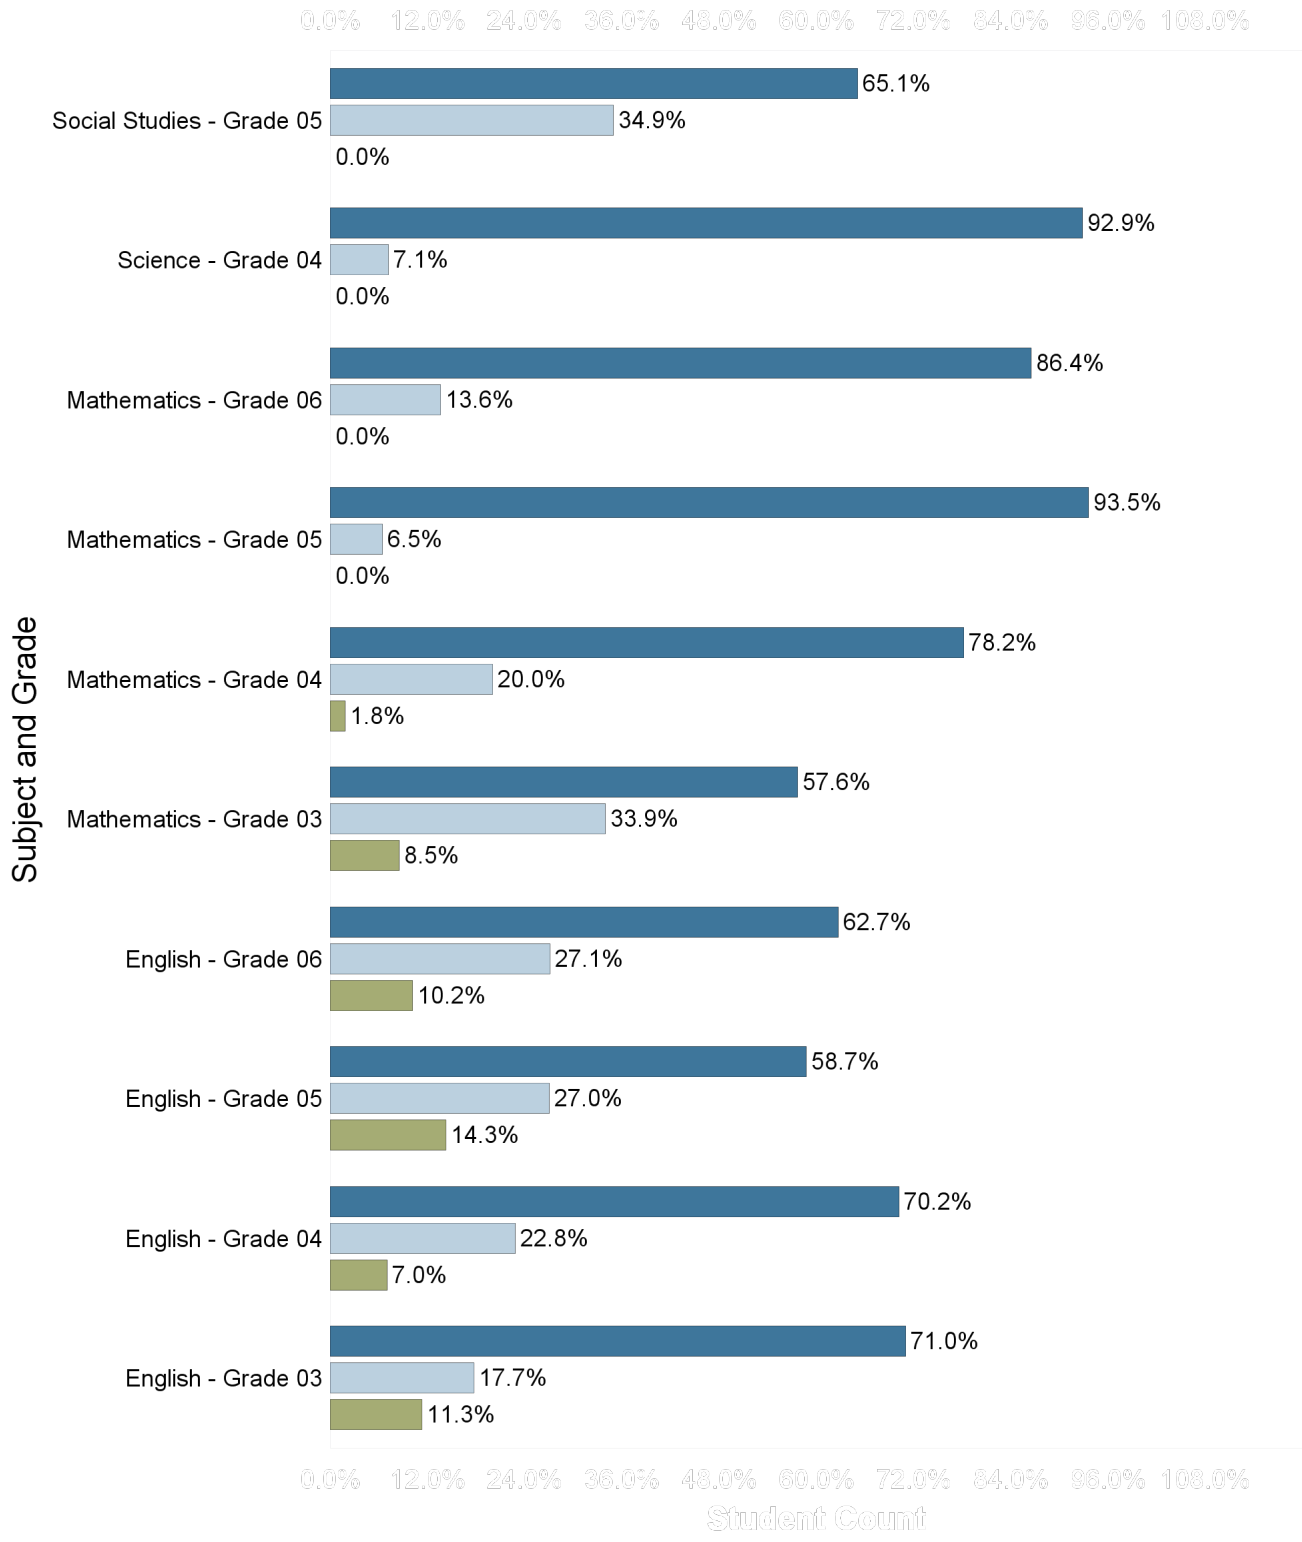

Schulze Elementary-Middle School

M-Step 2016-17 Proficiency

Schulze Elementary-Middle School

NWEA MAP Spring 2017 - Average RIT Score

National Norm 

Schulze Elementary-Middle School

Percentage of Student Meeting Growth Expectation Targets