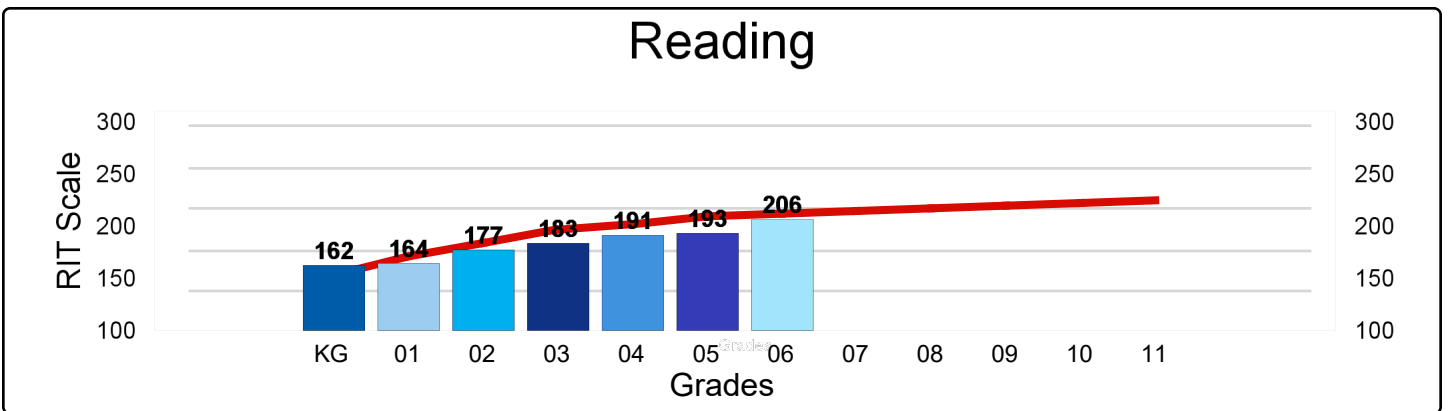

Schulze Elementary-Middle School

M-Step 2016-17 Proficiency

Schulze Elementary-Middle School

NWEA MAP Spring 2017 - Average RIT Score

National Norm 

Schulze Elementary-Middle School

Percentage of Student Meeting Growth Expectation Targets