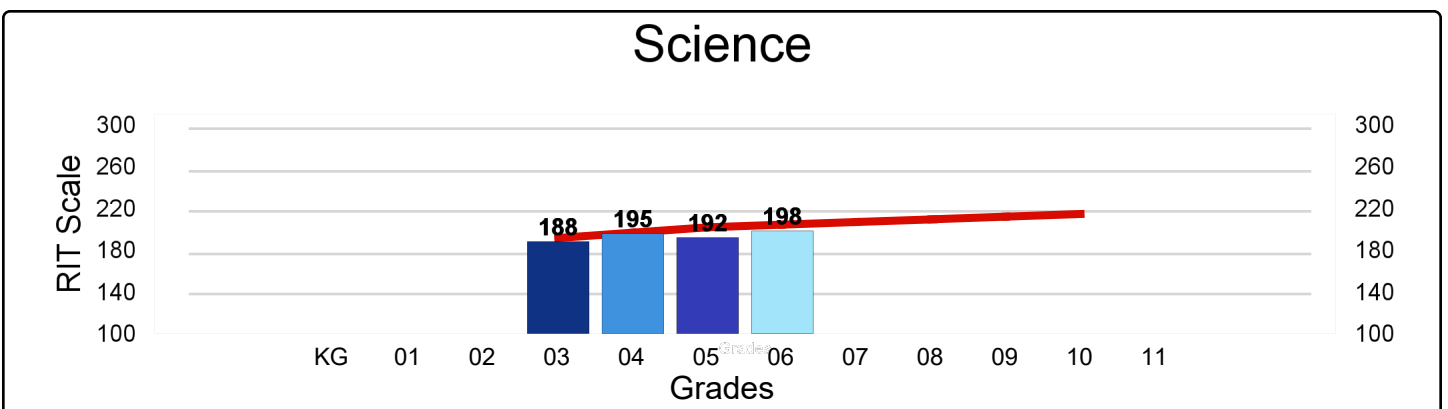

Schulze Elementary-Middle School

M-Step 2016-17 Proficiency

Schulze Elementary-Middle School

NWEA MAP Spring 2017 - Average RIT Score

National Norm 

Schulze Elementary-Middle School

Percentage of Student Meeting Growth Expectation Targets