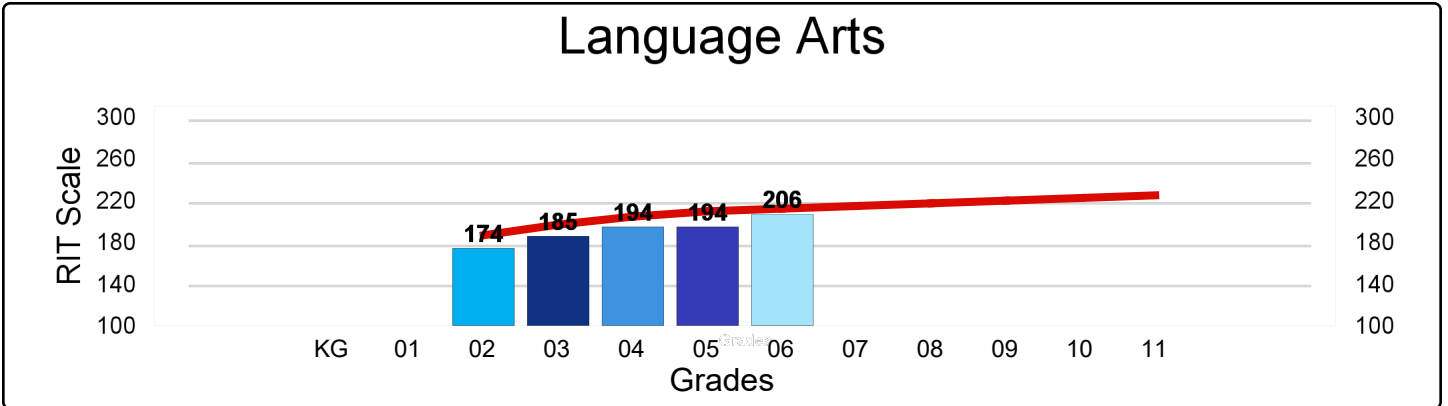

Schulze Elementary-Middle School

M-Step 2016-17 Proficiency

Schulze Elementary-Middle School

NWEA MAP Spring 2017 - Average RIT Score

National Norm 

Schulze Elementary-Middle School

Percentage of Student Meeting Growth Expectation Targets