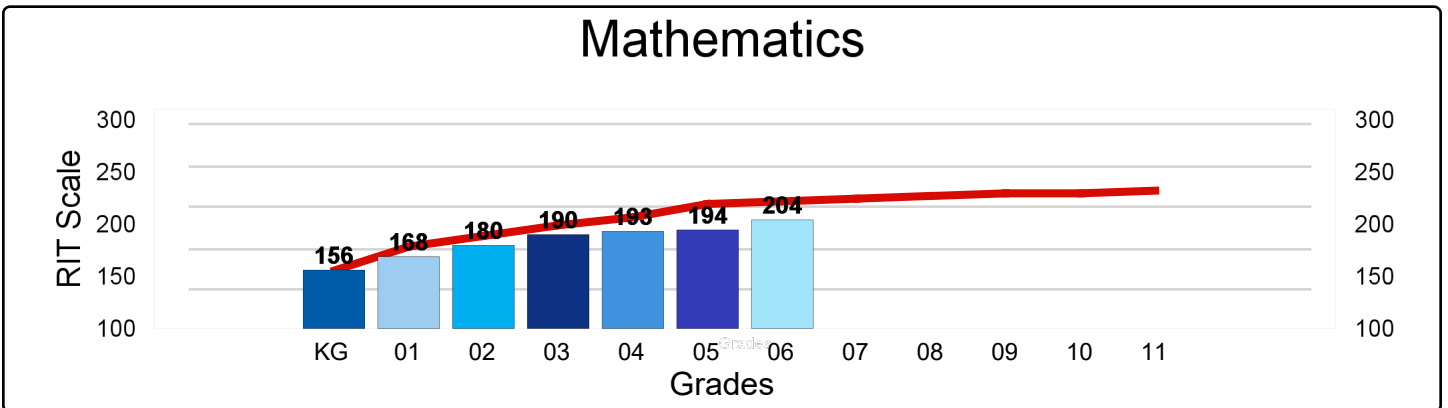

Schulze Elementary-Middle School

M-Step 2016-17 Proficiency

Schulze Elementary-Middle School

NWEA MAP Spring 2017 - Average RIT Score

National Norm 

Schulze Elementary-Middle School

Percentage of Student Meeting Growth Expectation Targets