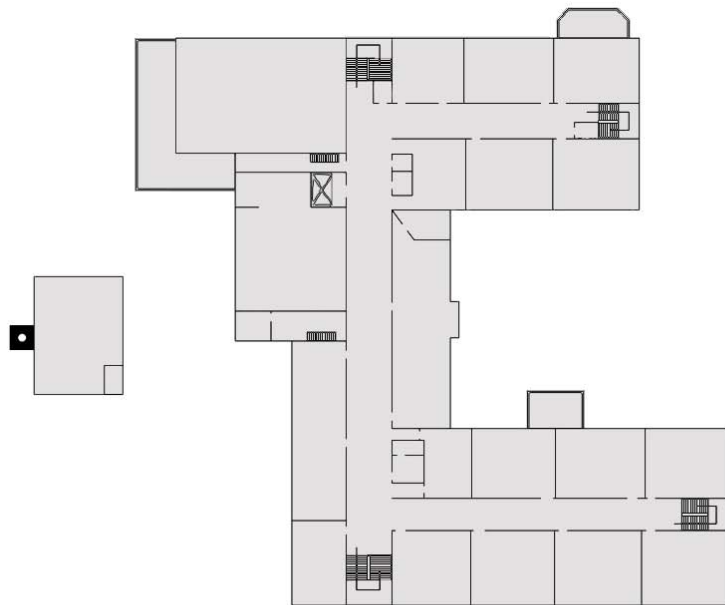

Fisher, Magnet Elementary School

15600 E. State Fair St., Detroit, MI

Aerial

Fisher, Magnet Elementary School

15600 E. State Fair St., Detroit, MI

BOUNDARY MAP

Fisher, Magnet Elementary School

15600 E. State Fair St., Detroit, MI

KEY

- Existing/Adequate
- Remodeled
- Proposed New
- Close

First Floor

Fisher, Magnet Elementary School

15600 E. State Fair St., Detroit, MI

Second Floor

KEY

-  Existing/Adequate
-  Remodeled
-  Proposed New
-  Close