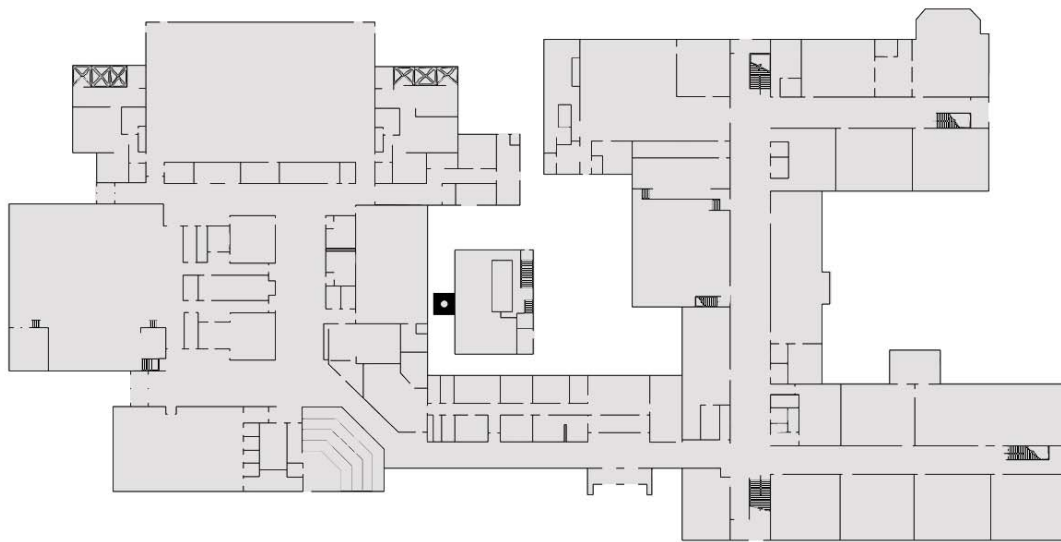

Fisher, Magnet Elementary School

15600 E. State Fair St., Detroit, MI

Aerial

Fisher, Magnet Elementary School

15600 E. State Fair St., Detroit, MI

BOUNDARY MAP

Fisher, Magnet Elementary School

15600 E. State Fair St., Detroit, MI

KEY

- Existing/Adequate
- Remodeled
- Proposed New
- Close

First Floor

Fisher, Magnet Elementary School

15600 E. State Fair St., Detroit, MI

Second Floor

KEY

-  Existing/Adequate
-  Remodeled
-  Proposed New
-  Close