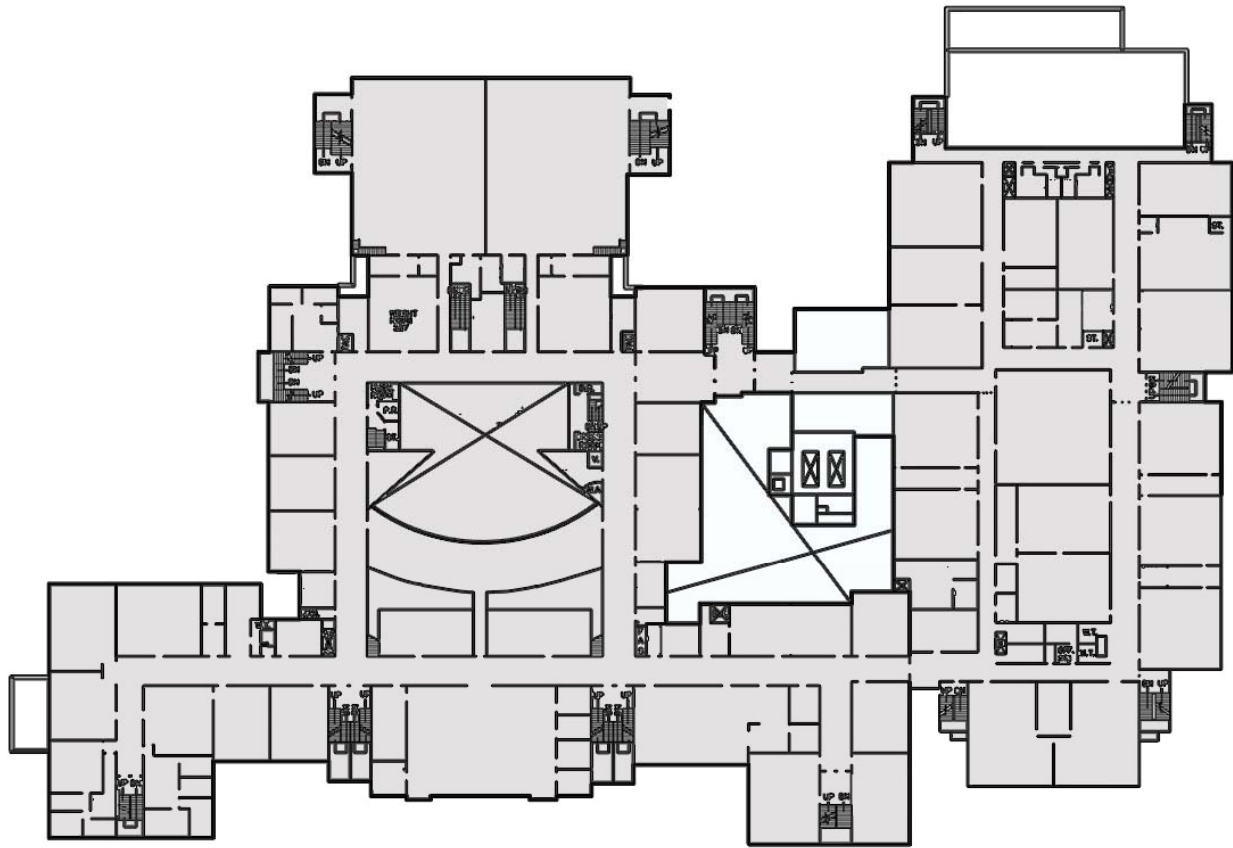

Cooley High School

15055 Hubbell Avenue, Detroit, MI

Aerial

Cooley High School

15055 Hubbell Avenue, Detroit, MI

BOUNDARY MAP

Cooley High School

15055 Hubbell Avenue, Detroit, MI

KEY

-  Existing/Adequate
-  Remodeled
-  Proposed New
-  Close

First Floor

Cooley High School

15055 Hubbell Avenue, Detroit, MI

Second Floor

KEY

-  Existing/Adequate
-  Remodeled
-  Proposed New
-  Close