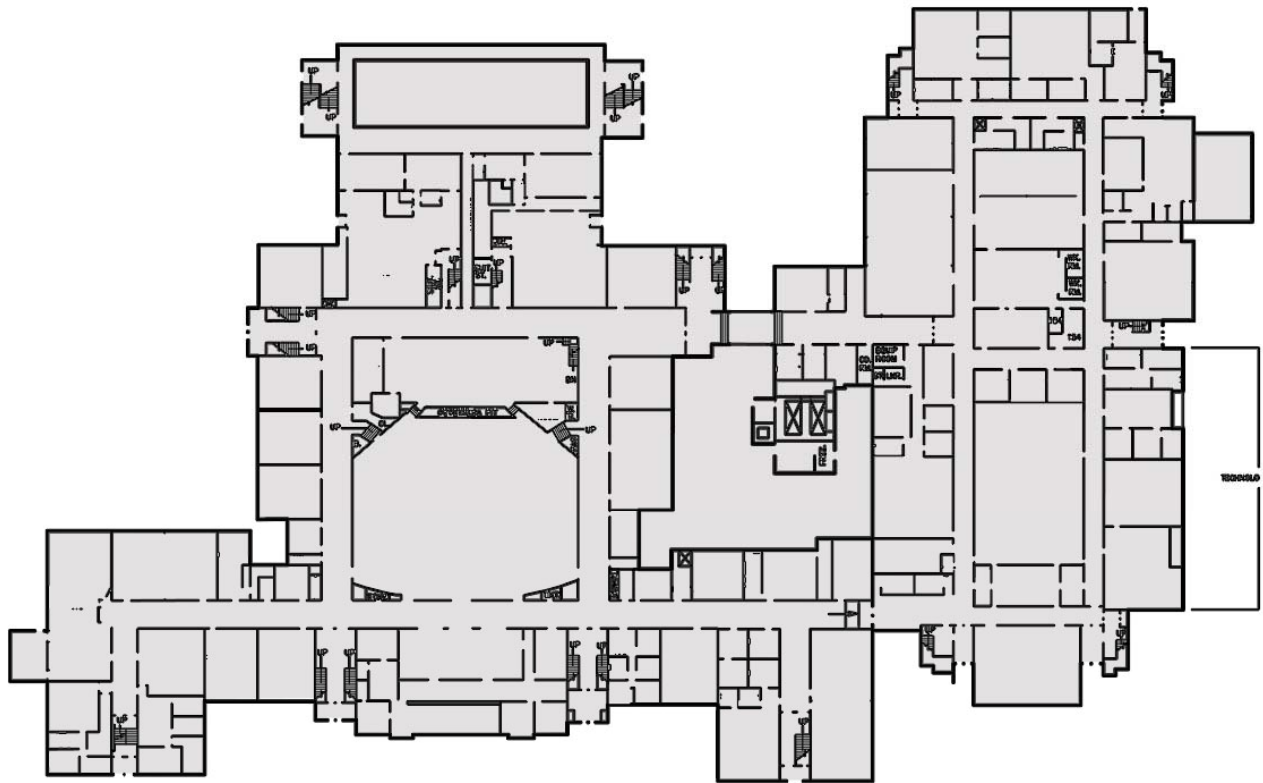

Cooley High School

15055 Hubbell Avenue, Detroit, MI

Aerial

Cooley High School

15055 Hubbell Avenue, Detroit, MI

BOUNDARY MAP

Cooley High School

15055 Hubbell Avenue, Detroit, MI

KEY

-  Existing/Adequate
-  Remodeled
-  Proposed New
-  Close

First Floor

Cooley High School

15055 Hubbell Avenue, Detroit, MI

Second Floor

KEY

-  Existing/Adequate
-  Remodeled
-  Proposed New
-  Close