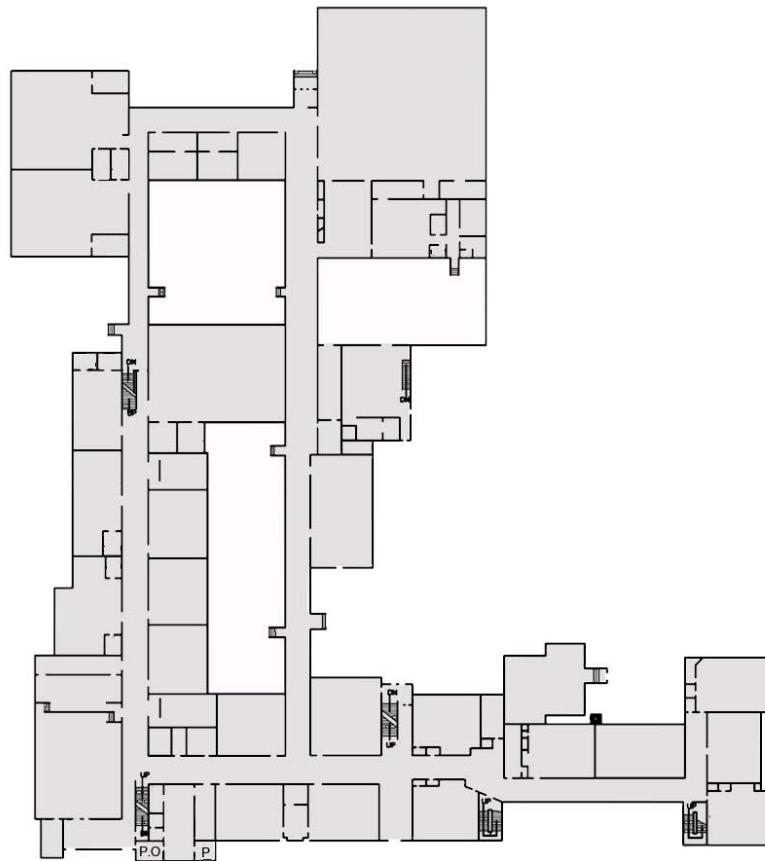

Cody 9th Grade Academy

7350 Southfield Freeway, Detroit, MI

Aerial

Cody 9th Grade Academy

7350 Southfield Freeway, Detroit, MI

BOUNDARY MAP

Cody 9th Grade Academy

7350 Southfield Freeway, Detroit, MI

KEY

-  Existing/Adequate
-  Remodeled
-  Proposed New
-  Close

First Floor

Cody 9th Grade Academy

7350 Southfield Freeway, Detroit, MI

KEY

-  Existing/Adequate
-  Remodeled
-  Proposed New
-  Close

Second Floor